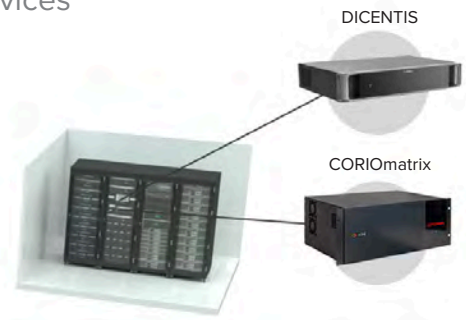

## Automatically show the active speaker on multiple displays and devices

Bosch products and technologies are fully integrated and proven with tvONE's CORIOmatrix. Together, the CORIOmatrix multi-media switcher and the Bosch DICENTIS Conference System delivers seamless activation of fixed or pre-positioned cameras, so that the current speaker can be displayed during your meeting.

### Low latency

CORIOmatrix delivers best-in-class, low latency performance, with typically 1-2 frames of delay.

## CORIOmatrix Key Features

- Seamless real-time control using the Bosch DICENTIS Conference System
- Proven pedigree in mission critical installations
- High quality video with ultra low latency
- Fully integrated format conversion and scaling
- Fit-for-purpose color management (4:4:4, 4:2:2 and 4:2:0)
- The widest range of input and output types simplifies your operation
- Easily extend your video using HDBaseT or SDI on both inputs and outputs
- Integrated monitoring multiviewer for total control and confidence
- Remove LED wall integration challenges with custom resolution support
- Whisper-quiet for in-room operation