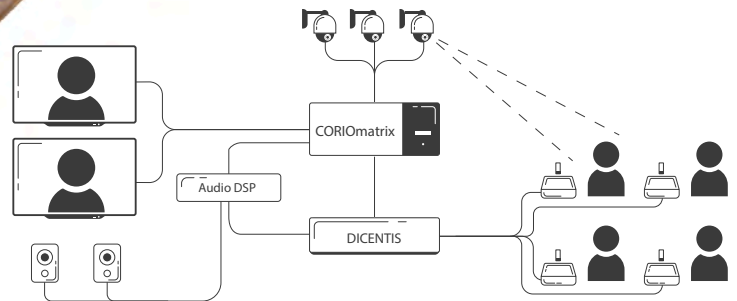

## Automatically show the active speaker on multiple displays and devices

Bosch products and technologies are fully integrated and proven with tvONE's CORIOmatrix. Together, the CORIOmatrix multi-media switcher and the Bosch DICENTIS Conference System delivers seamless activation of fixed or pre-positioned cameras, so that the current speaker can be displayed during your meeting.

# Seamless integration of DICENTIS Conference System and CORIOmatrix

Automatically show the active speaker on multiple displays and devices